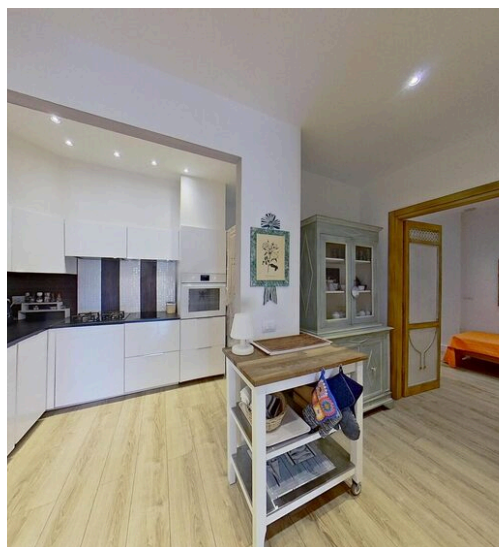

0

ROOMS

DESCRIPTION

Prestigious residence with direct access to the sea

In one of the most exclusive and reserved contexts of Castiglione della Pescaia, we propose a residence of absolute prestige with direct and private access to the sea. A scenic staircase carved into the rock descends from the property to an intimate and private beach, reachable only from the house or by sea: a very rare privilege, emblem of an authentic luxury made of privacy, silence and direct contact with nature. The property is located within the renowned Tenuta delle Rocchette, a private area of extraordinary scenic beauty, characterized by centuries-old pine forests, paths immersed in the Mediterranean maquis and total absence of traffic. The majestic Rocchette Castle dominates the area, giving the place a timeless historic charm. Access to the residence

is through a scenic and exclusive path, which anticipates the experience of absolute quiet and privacy. The house, part of a villa divided into very few selected units, is about 100 square meters and is maintained in impeccable condition, ready to be lived in without any intervention. The outdoor spaces, large and perfectly usable, represent a natural extension of the house, ideal for convivial moments or to relax surrounded by greenery, lulled by the sea breeze. The living area, bright and refined, is in direct dialogue with the outside, creating a visual and emotional continuity that amplifies the sense of well-being and harmony. The sleeping area houses two elegant double bedrooms, both with en suite bathrooms, ensuring comfort and maximum privacy...