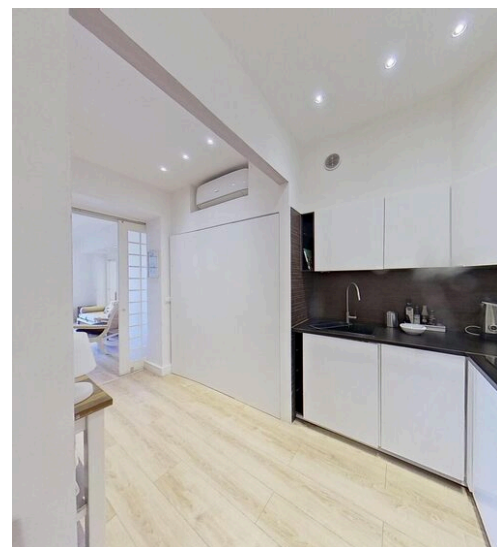

0

ROOMS

DESCRIPTION

Prestigious residence with direct access to the sea

In one of the most exclusive and reserved contexts of Castiglione della Pescaia, we propose a residence of absolute prestige with direct and private access to the sea. A scenic staircase carved into the rock descends from the property to an intimate and private beach, reachable only from the house or by sea: a very rare privilege, emblem of an authentic luxury made of privacy, silence and direct contact with nature. The property is located within the renowned Tenuta delle Rocchette, a private area of extraordinary scenic beauty, characterized by centuries-old pine forests, paths immersed in the Mediterranean maquis and total absence of traffic. The majestic Rocchette Castle dominates the area, giving the place a timeless historic charm. Access to the residence

is through a scenic and exclusive path, which anticipates the experience of absolute quiet and privacy. The house, part of a villa divided into very few selected units, is about 100 square meters and is maintained in impeccable condition, ready to be lived in without any intervention. The outdoor spaces, large and perfectly usable, represent a natural extension of the house, ideal for convivial moments or to relax surrounded by greenery, lulled by the sea breeze. The living area, bright and refined, is in direct dialogue with the outside, creating a visual and emotional continuity that amplifies the sense of well-being and harmony. The sleeping area houses two elegant double bedrooms, both with en suite bathrooms, ensuring comfort and maximum privacy...